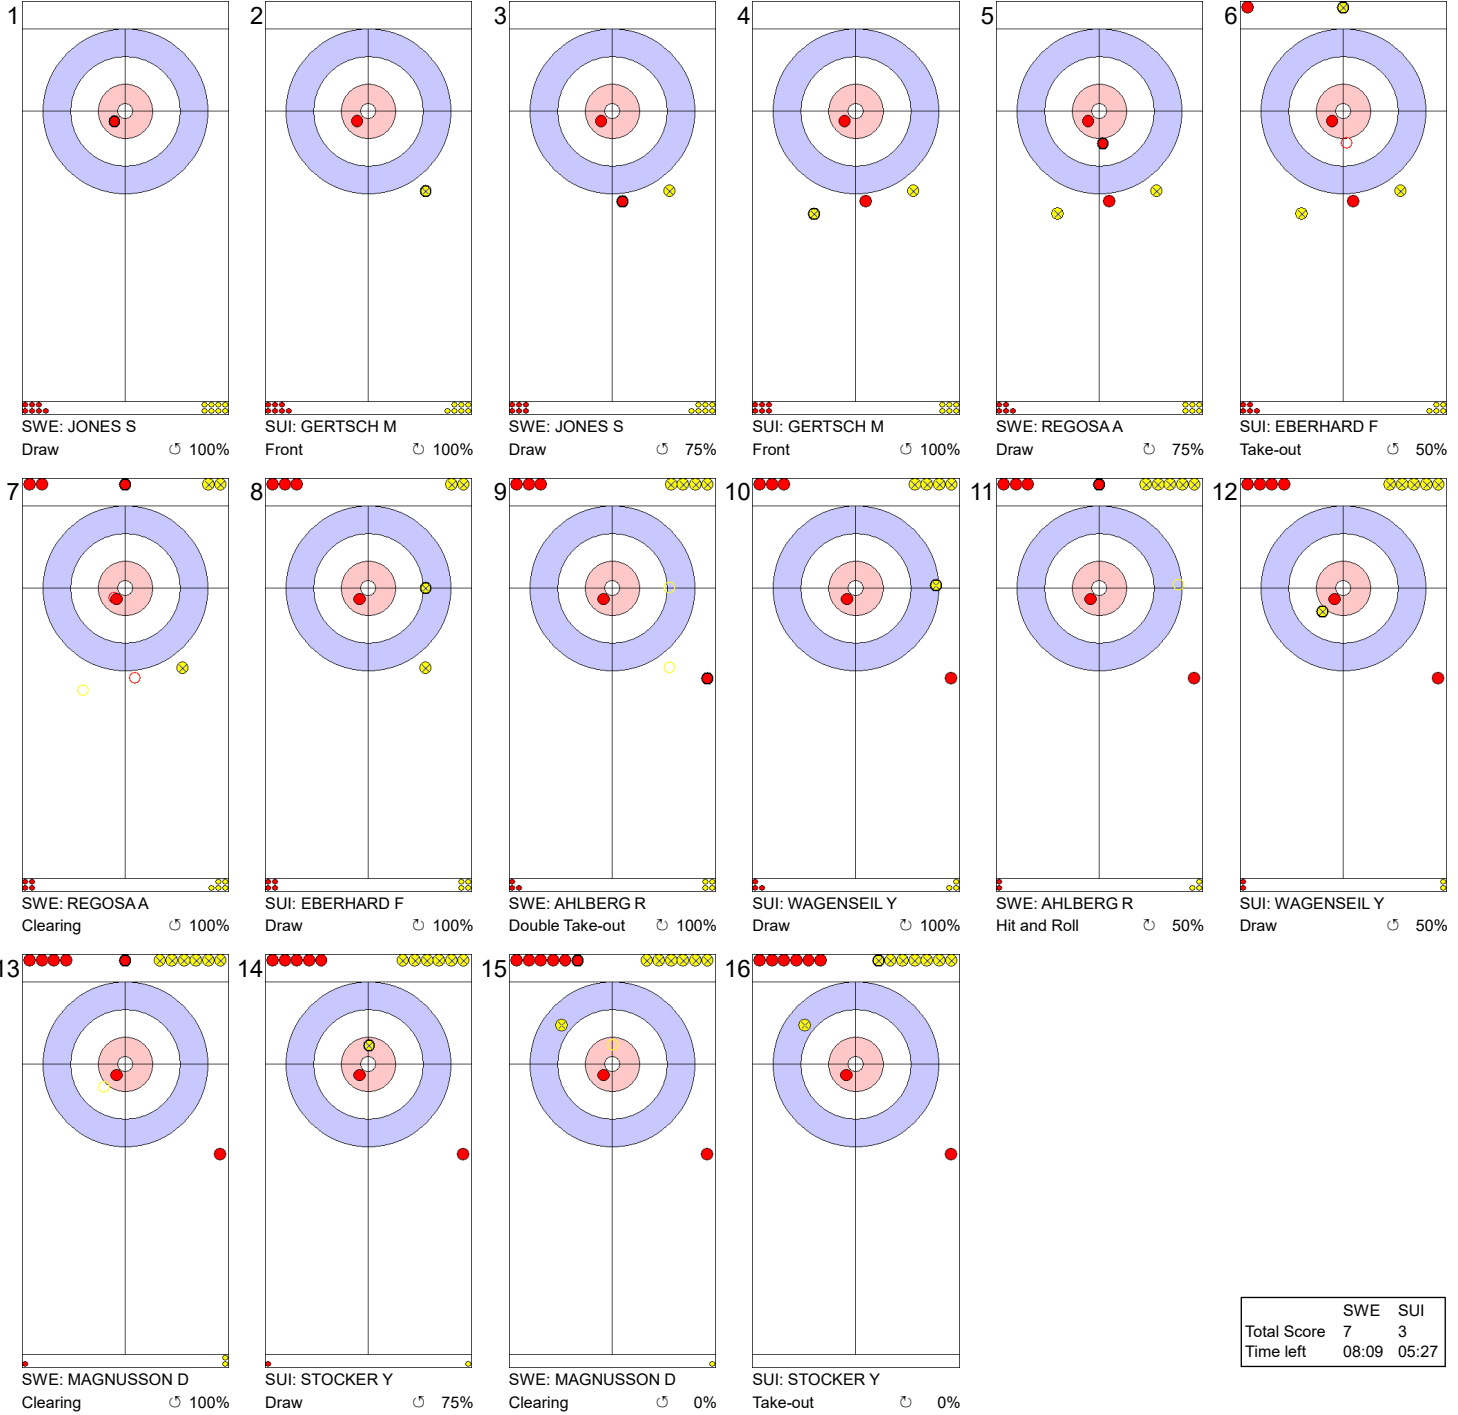

Game - Shot by Shot

End 7 ● **SWE - Sweden** 4 + 1 (this end) = 5 ● **SUI - Switzerland** 3 + 0 (this end) = 3

	SWE	SUI
Total Score	5	3
Time left	00:00	00:00

Legend:
 ↻ Clockwise ↺ Counter-clockwise - Not considered

SAT 15 FEB 2020
Start Time 9:00

Round Robin Session 1 - Sheet E

Game - Shot by Shot

Legend:
 ↻ Clockwise ↺ Counter-clockwise - Not considered

WJCC 2020
Krasnoyarsk, Russia

SAT 15 FEB 2020
Start Time 9:00

World Junior Curling Championships 2020
Crystal Ice Arena
Men

Round Robin Session 1 - Sheet E

Game - Shot by Shot

End 9 ● **SWE - Sweden** 6 + 1 (this end) = 7 ● **SUI - Switzerland** 3 + 0 (this end) = 3

	SWE	SUI
Total Score	7	3
Time left	08:09	05:27

Legend:
 ⤵ Clockwise ⤴ Counter-clockwise - Not considered