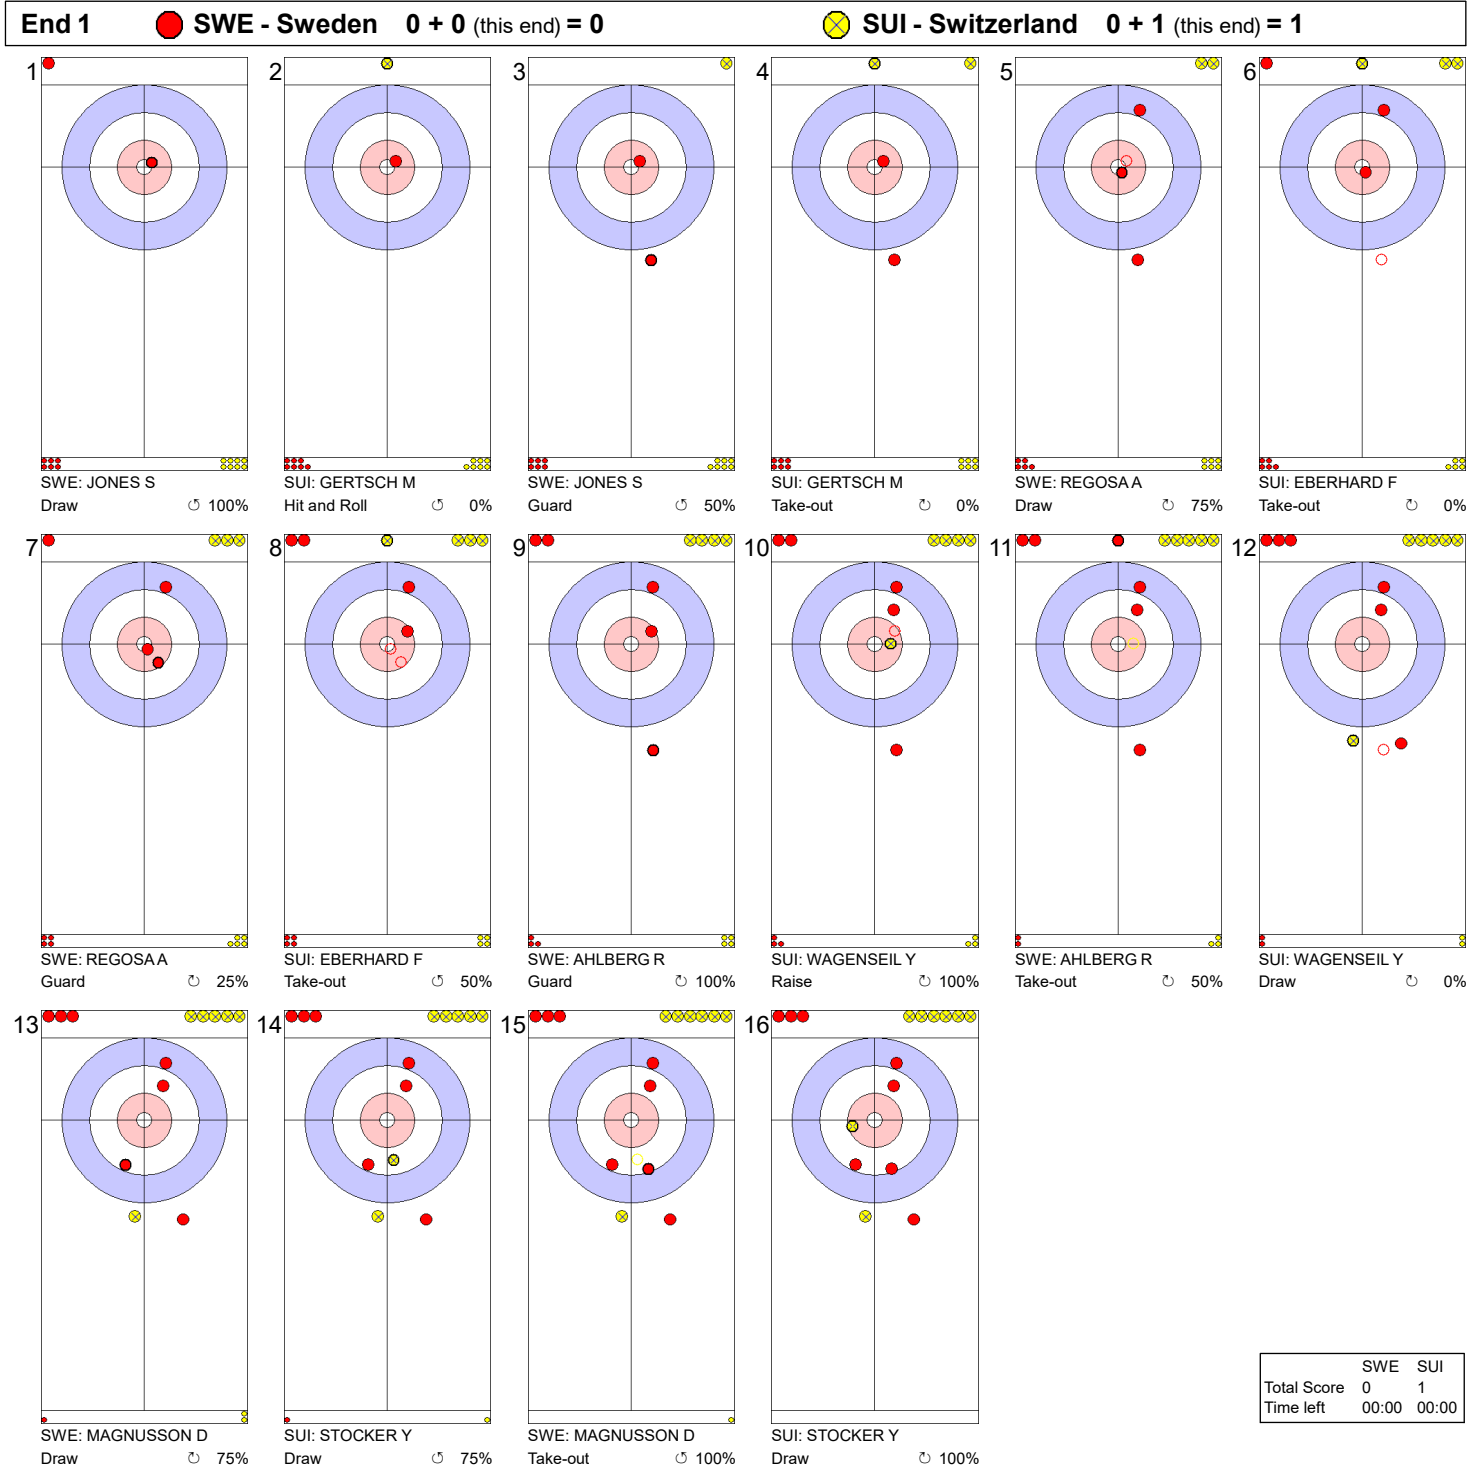

WJCC 2020
Krasnoyarsk, Russia

World Junior Curling Championships 2020

Crystal Ice Arena
Men

SAT 15 FEB 2020
Start Time 9:00

Round Robin Session 1 - Sheet E

Game - Shot by Shot

	SWE	SUI
Total Score	0	1
Time left	00:00	00:00

Legend:
 ↻ Clockwise ↺ Counter-clockwise - Not considered

Game - Shot by Shot

End 2 ● **SWE - Sweden** 0 + 1 (this end) = 1 ● **SUI - Switzerland** 1 + 0 (this end) = 1

	SWE	SUI
Total Score	1	1
Time left	00:00	00:00

Legend:
 ↻ Clockwise ↺ Counter-clockwise - Not considered

SAT 15 FEB 2020
Start Time 9:00

Round Robin Session 1 - Sheet E

Game - Shot by Shot

End 3 ● **SWE - Sweden 1 + 0 (this end) = 1** ● **SUI - Switzerland 1 + 1 (this end) = 2**

	SWE	SUI
Total Score	1	2
Time left	00:00	00:00

Legend:
 ↻ Clockwise ↺ Counter-clockwise - Not considered

Game - Shot by Shot

End 4 ● SWE - Sweden 1 + 1 (this end) = 2 ● SUI - Switzerland 2 + 0 (this end) = 2