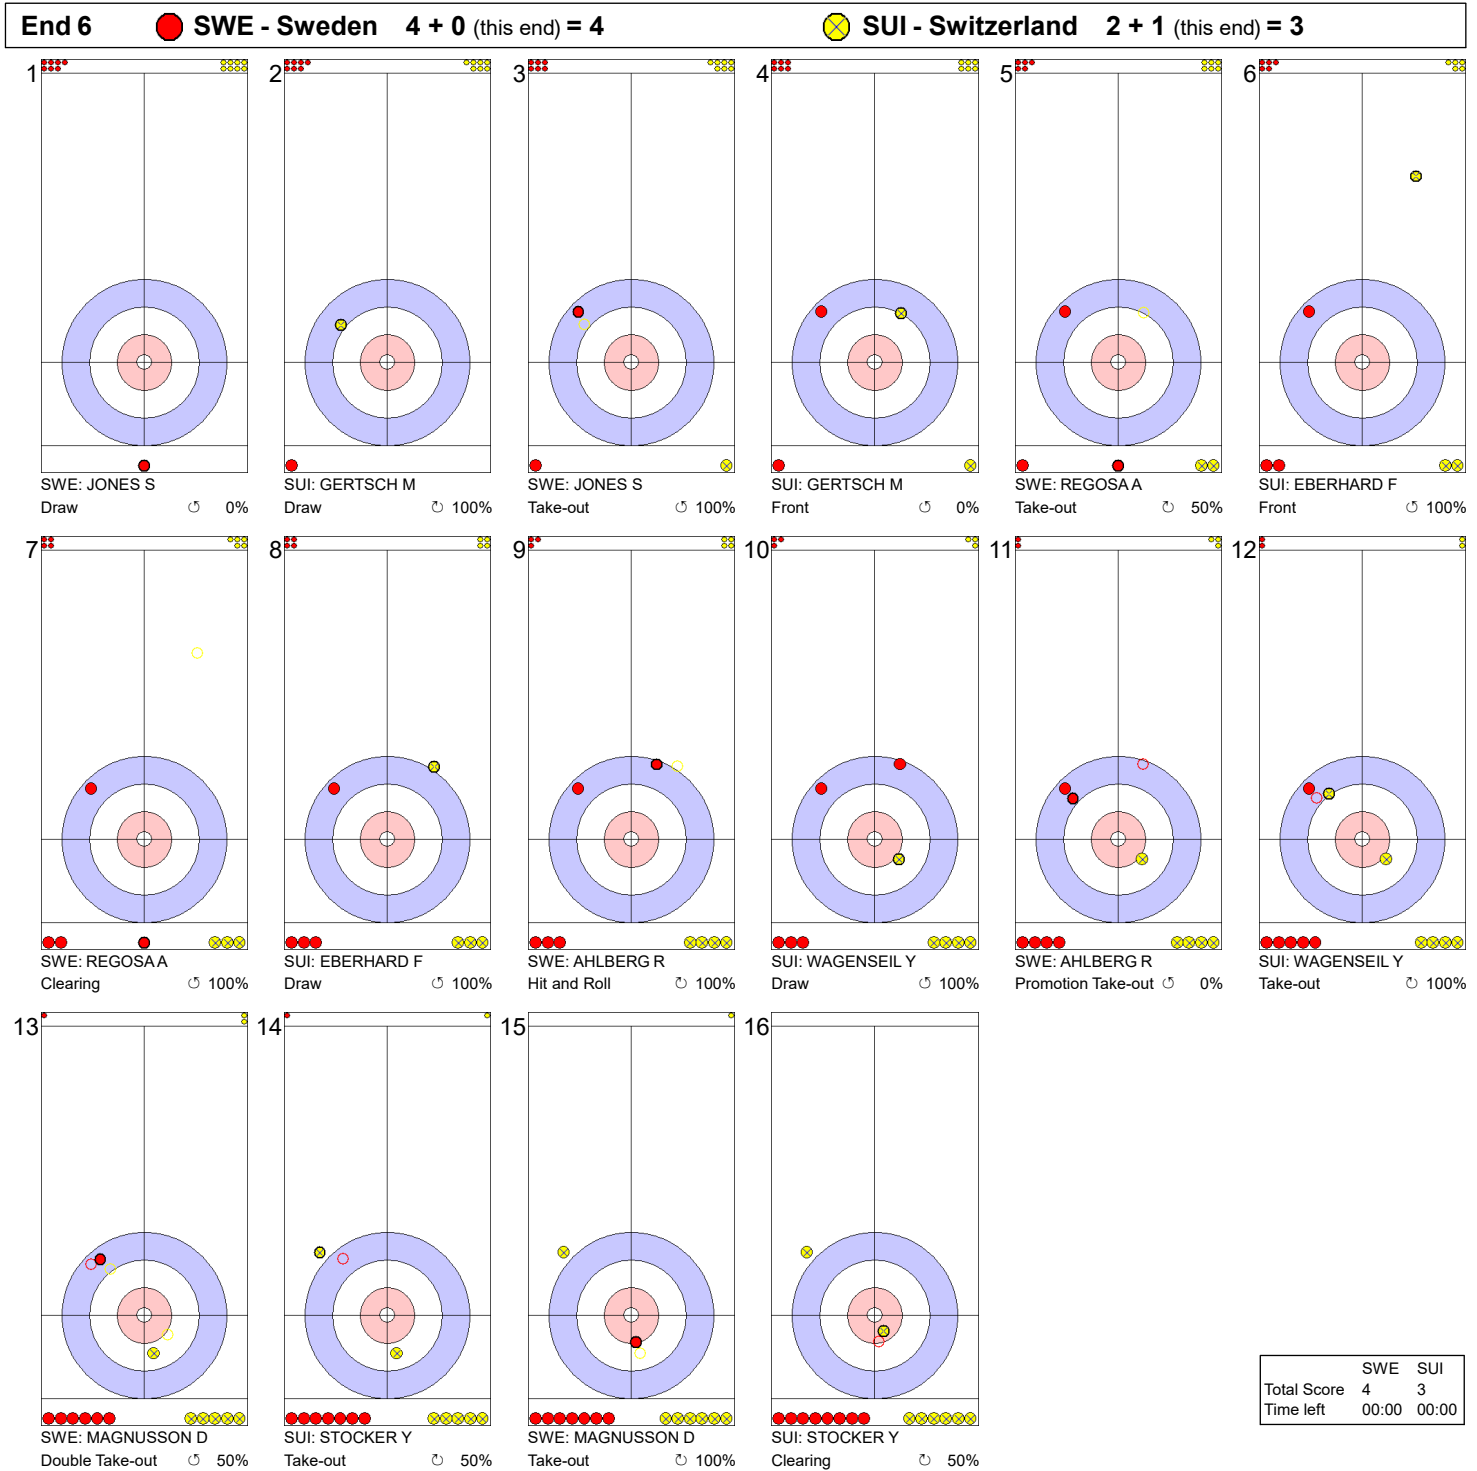

Legend:
 ↻ Clockwise ↺ Counter-clockwise - Not considered

SAT 15 FEB 2020
Start Time 9:00

Round Robin Session 1 - Sheet E

Game - Shot by Shot

End 3 ● **SWE - Sweden 1 + 0 (this end) = 1** ● **SUI - Switzerland 1 + 1 (this end) = 2**

	SWE	SUI
Total Score	1	2
Time left	00:00	00:00

Legend:
 ↻ Clockwise ↺ Counter-clockwise - Not considered

Game - Shot by Shot

End 4 ● SWE - Sweden 1 + 1 (this end) = 2 ● SUI - Switzerland 2 + 0 (this end) = 2

	SWE	SUI
Total Score	2	2
Time left	00:00	00:00

Legend:
 ↻ Clockwise ↺ Counter-clockwise - Not considered

Game - Shot by Shot

Legend:
 ↻ Clockwise ↺ Counter-clockwise - Not considered

Game - Shot by Shot

	SWE	SUI
Total Score	4	3
Time left	00:00	00:00

Game - Shot by Shot

End 7 ● **SWE - Sweden** 4 + 1 (this end) = 5 ● **SUI - Switzerland** 3 + 0 (this end) = 3

	SWE	SUI
Total Score	5	3
Time left	00:00	00:00

Legend:
 ↻ Clockwise ↺ Counter-clockwise - Not considered