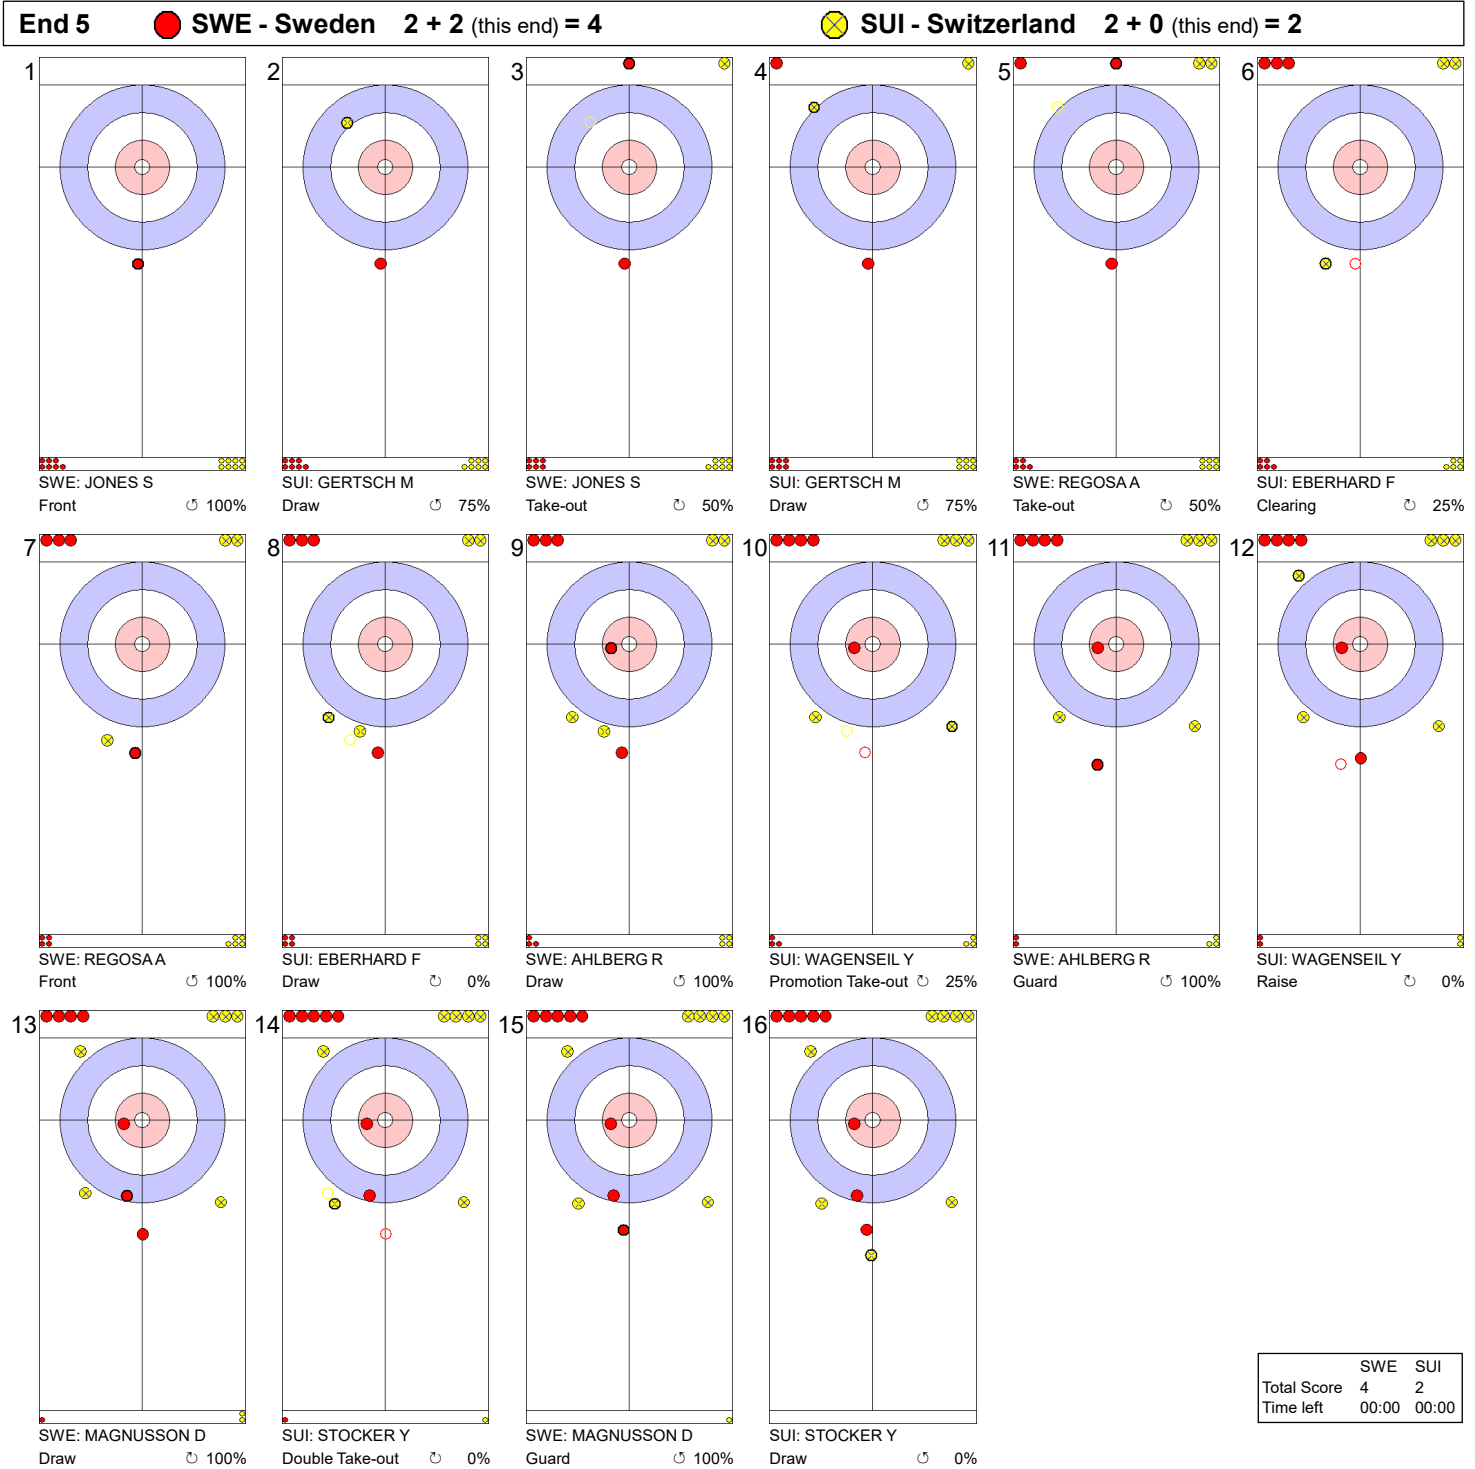

Legend:
 ↻ Clockwise ↺ Counter-clockwise - Not considered

SAT 15 FEB 2020
Start Time 9:00

Round Robin Session 1 - Sheet E

Game - Shot by Shot

End 3 ● **SWE - Sweden 1 + 0 (this end) = 1** ● **SUI - Switzerland 1 + 1 (this end) = 2**

	SWE	SUI
Total Score	1	2
Time left	00:00	00:00

Legend:
 ↻ Clockwise ↺ Counter-clockwise - Not considered

Game - Shot by Shot

End 4 ● SWE - Sweden 1 + 1 (this end) = 2 ● SUI - Switzerland 2 + 0 (this end) = 2

	SWE	SUI
Total Score	2	2
Time left	00:00	00:00

Legend:
 ↻ Clockwise ↺ Counter-clockwise - Not considered

Game - Shot by Shot

Legend:
 ↻ Clockwise ↺ Counter-clockwise - Not considered

Game - Shot by Shot

	SWE	SUI
Total Score	4	3
Time left	00:00	00:00

Game - Shot by Shot

End 7 ● **SWE - Sweden** 4 + 1 (this end) = 5 ● **SUI - Switzerland** 3 + 0 (this end) = 3

	SWE	SUI
Total Score	5	3
Time left	00:00	00:00

Legend:
 ↻ Clockwise ↺ Counter-clockwise - Not considered