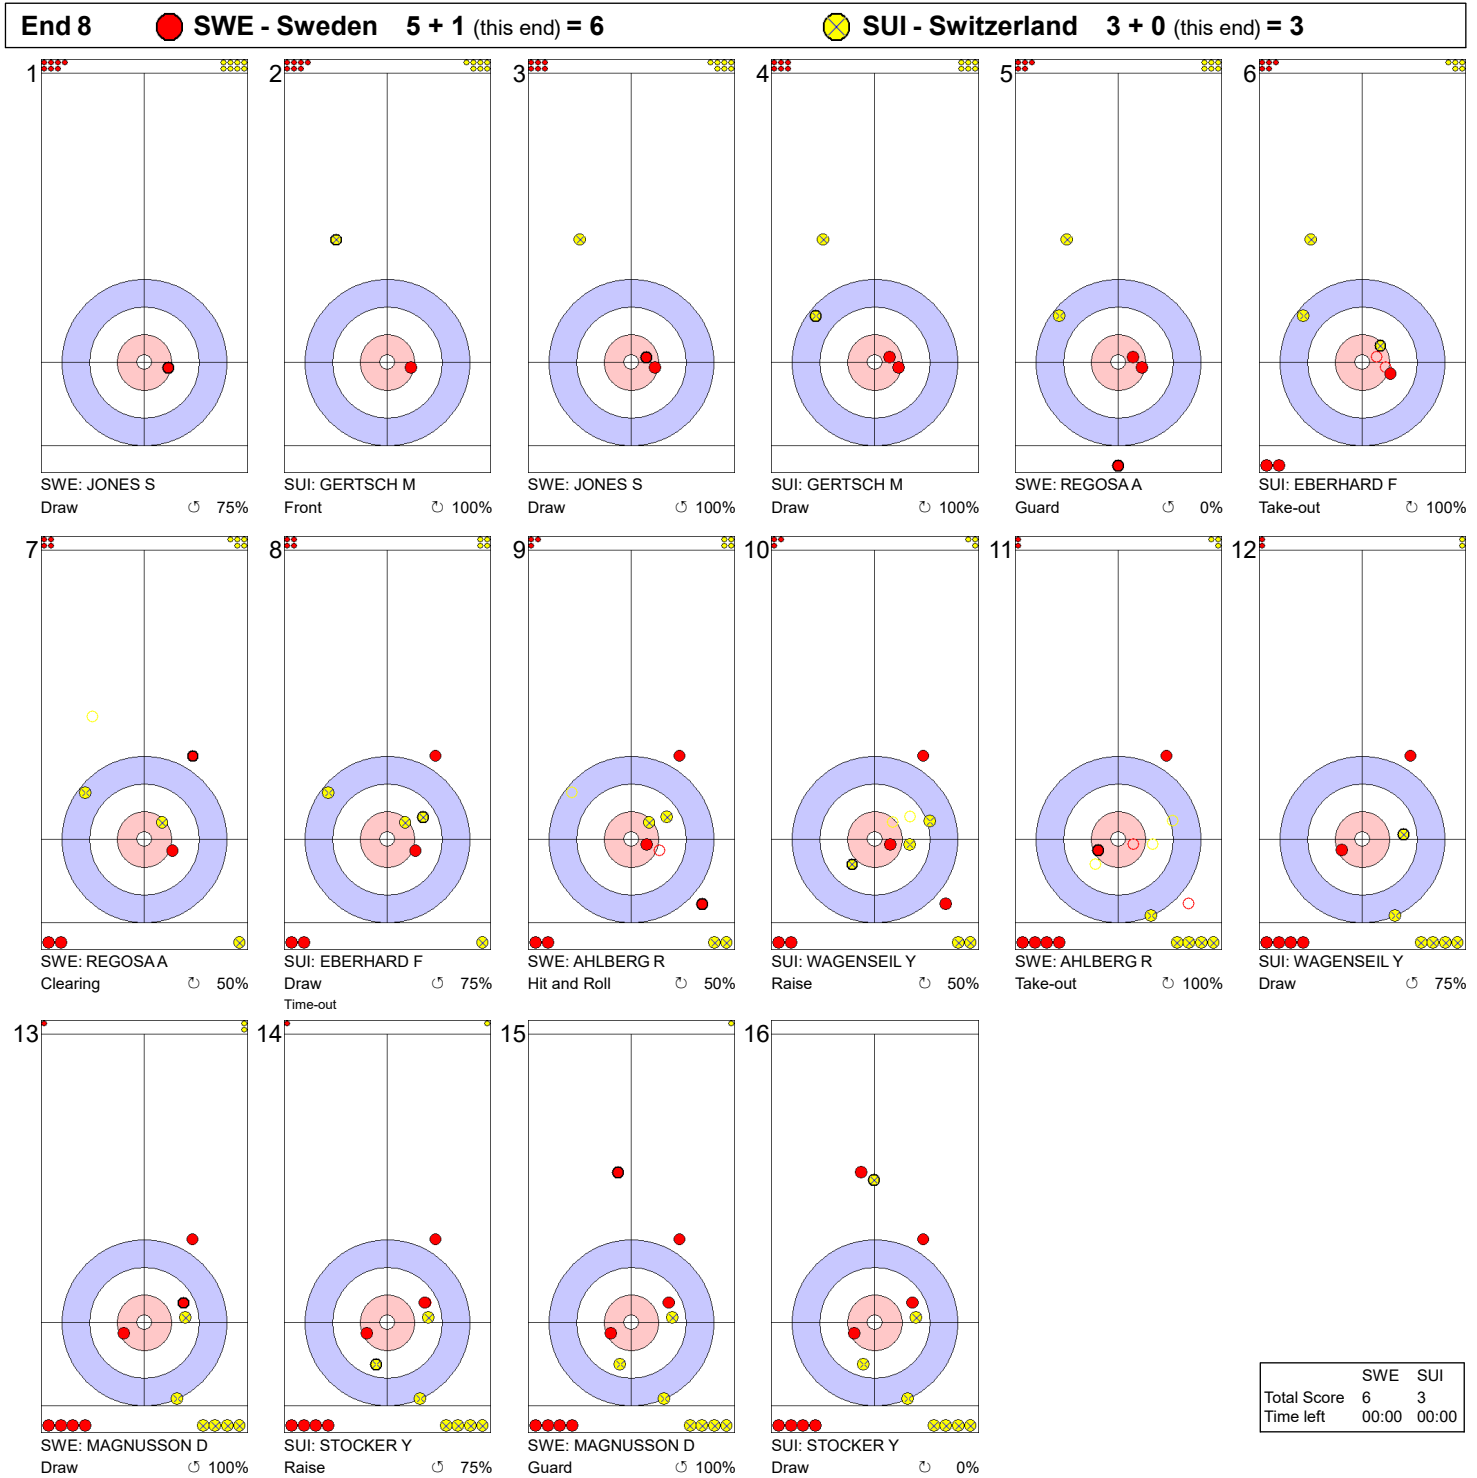

Legend:
 ↻ Clockwise ↺ Counter-clockwise - Not considered

WJCC 2020
Krasnoyarsk, Russia

World Junior Curling Championships 2020

Crystal Ice Arena
Men

SAT 15 FEB 2020
Start Time 9:00

Round Robin Session 1 - Sheet E

Game - Shot by Shot

End 7 ● **SWE - Sweden** 4 + 1 (this end) = 5 ● **SUI - Switzerland** 3 + 0 (this end) = 3

	SWE	SUI
Total Score	5	3
Time left	00:00	00:00

Legend:
 ↻ Clockwise ↺ Counter-clockwise - Not considered

SAT 15 FEB 2020
Start Time 9:00

Round Robin Session 1 - Sheet E

Game - Shot by Shot

Legend:
 ↻ Clockwise ↺ Counter-clockwise - Not considered

WJCC 2020
Krasnoyarsk, Russia

SAT 15 FEB 2020
Start Time 9:00

World Junior Curling Championships 2020
Crystal Ice Arena
Men

Round Robin Session 1 - Sheet E

Game - Shot by Shot

End 9 ● **SWE - Sweden** 6 + 1 (this end) = 7 ● **SUI - Switzerland** 3 + 0 (this end) = 3

	SWE	SUI
Total Score	7	3
Time left	08:09	05:27

Legend:
 ⤵ Clockwise ⤴ Counter-clockwise - Not considered