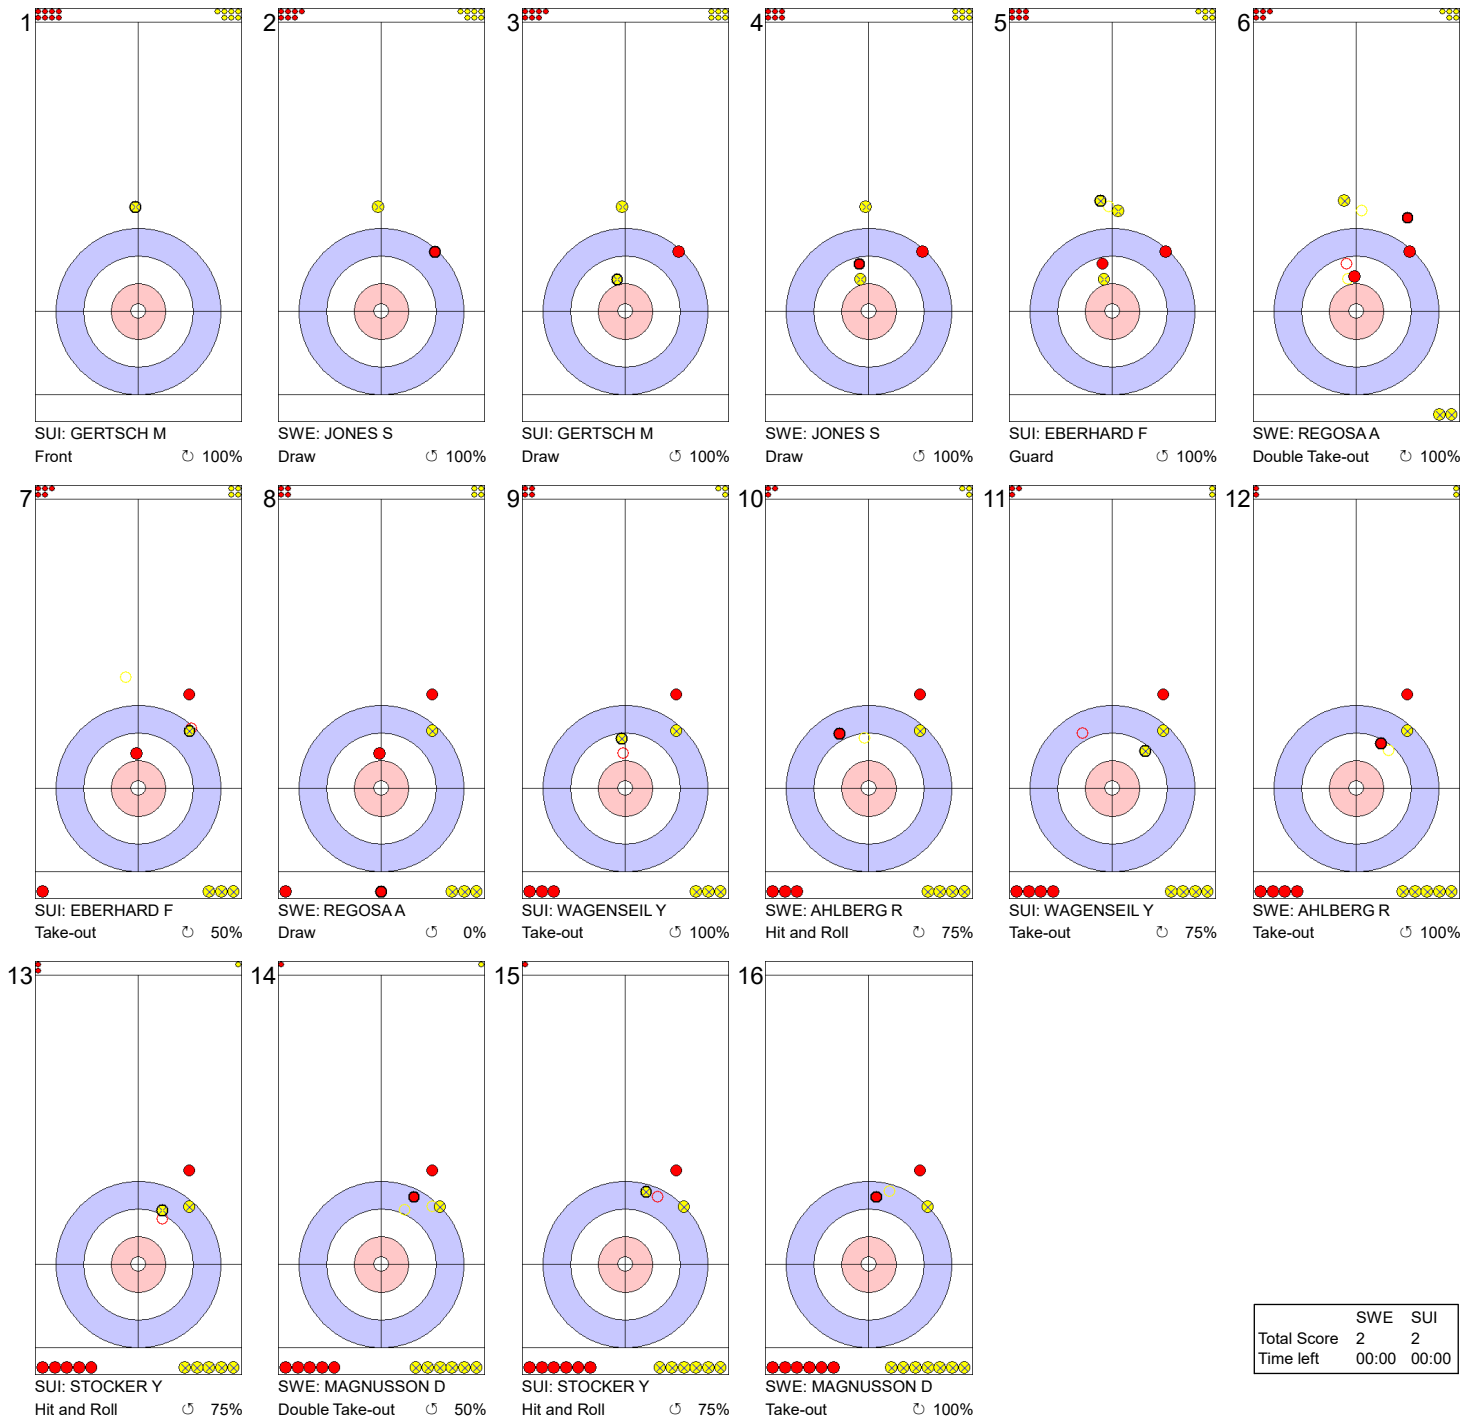

Legend:
 ↻ Clockwise ↺ Counter-clockwise - Not considered

Game - Shot by Shot

End 2 ● **SWE - Sweden** 0 + 1 (this end) = 1 ● **SUI - Switzerland** 1 + 0 (this end) = 1

	SWE	SUI
Total Score	1	1
Time left	00:00	00:00

Legend:
 ↻ Clockwise ↺ Counter-clockwise - Not considered

SAT 15 FEB 2020
Start Time 9:00

Round Robin Session 1 - Sheet E

Game - Shot by Shot

End 3 ● **SWE - Sweden 1 + 0 (this end) = 1** ● **SUI - Switzerland 1 + 1 (this end) = 2**

	SWE	SUI
Total Score	1	2
Time left	00:00	00:00

Legend:
 ↻ Clockwise ↺ Counter-clockwise - Not considered

Game - Shot by Shot

End 4 ● SWE - Sweden 1 + 1 (this end) = 2 ● SUI - Switzerland 2 + 0 (this end) = 2

	SWE	SUI
Total Score	2	2
Time left	00:00	00:00

Legend:
 ↻ Clockwise ↺ Counter-clockwise - Not considered

Game - Shot by Shot

Legend:
 ↻ Clockwise ↺ Counter-clockwise - Not considered

Game - Shot by Shot

	SWE	SUI
Total Score	4	3
Time left	00:00	00:00