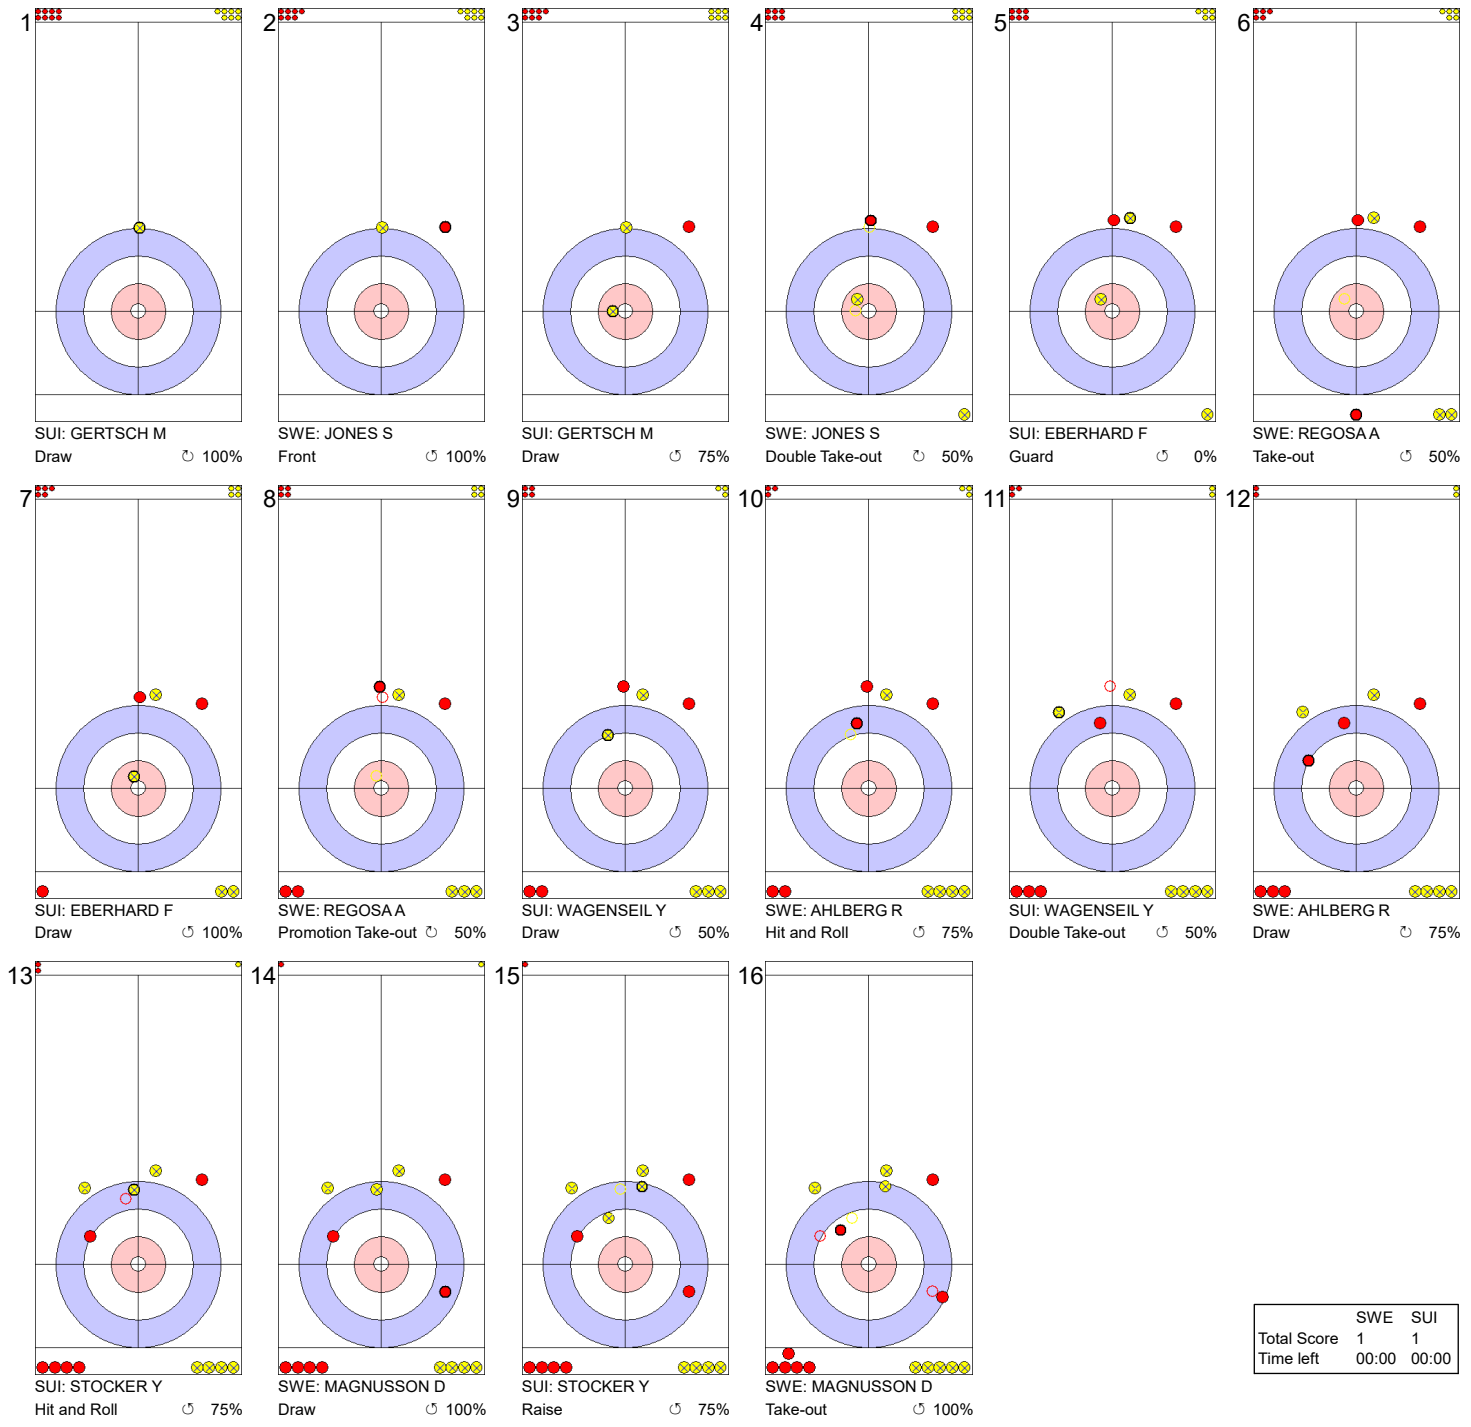

WJCC 2020
Krasnoyarsk, Russia

World Junior Curling Championships 2020

Crystal Ice Arena
Men

SAT 15 FEB 2020
Start Time 9:00

Round Robin Session 1 - Sheet E

Game - Shot by Shot

	SWE	SUI
Total Score	0	1
Time left	00:00	00:00

Legend:
 ↻ Clockwise ↺ Counter-clockwise - Not considered

Game - Shot by Shot

End 2 ● **SWE - Sweden** 0 + 1 (this end) = 1 ● **SUI - Switzerland** 1 + 0 (this end) = 1

	SWE	SUI
Total Score	1	1
Time left	00:00	00:00

Legend:
 ↻ Clockwise ↺ Counter-clockwise - Not considered

SAT 15 FEB 2020
Start Time 9:00

Round Robin Session 1 - Sheet E

Game - Shot by Shot

End 3 ● **SWE - Sweden 1 + 0 (this end) = 1** ● **SUI - Switzerland 1 + 1 (this end) = 2**

	SWE	SUI
Total Score	1	2
Time left	00:00	00:00

Legend:
 ↻ Clockwise ↺ Counter-clockwise - Not considered

Game - Shot by Shot

End 4 ● SWE - Sweden 1 + 1 (this end) = 2 ● SUI - Switzerland 2 + 0 (this end) = 2