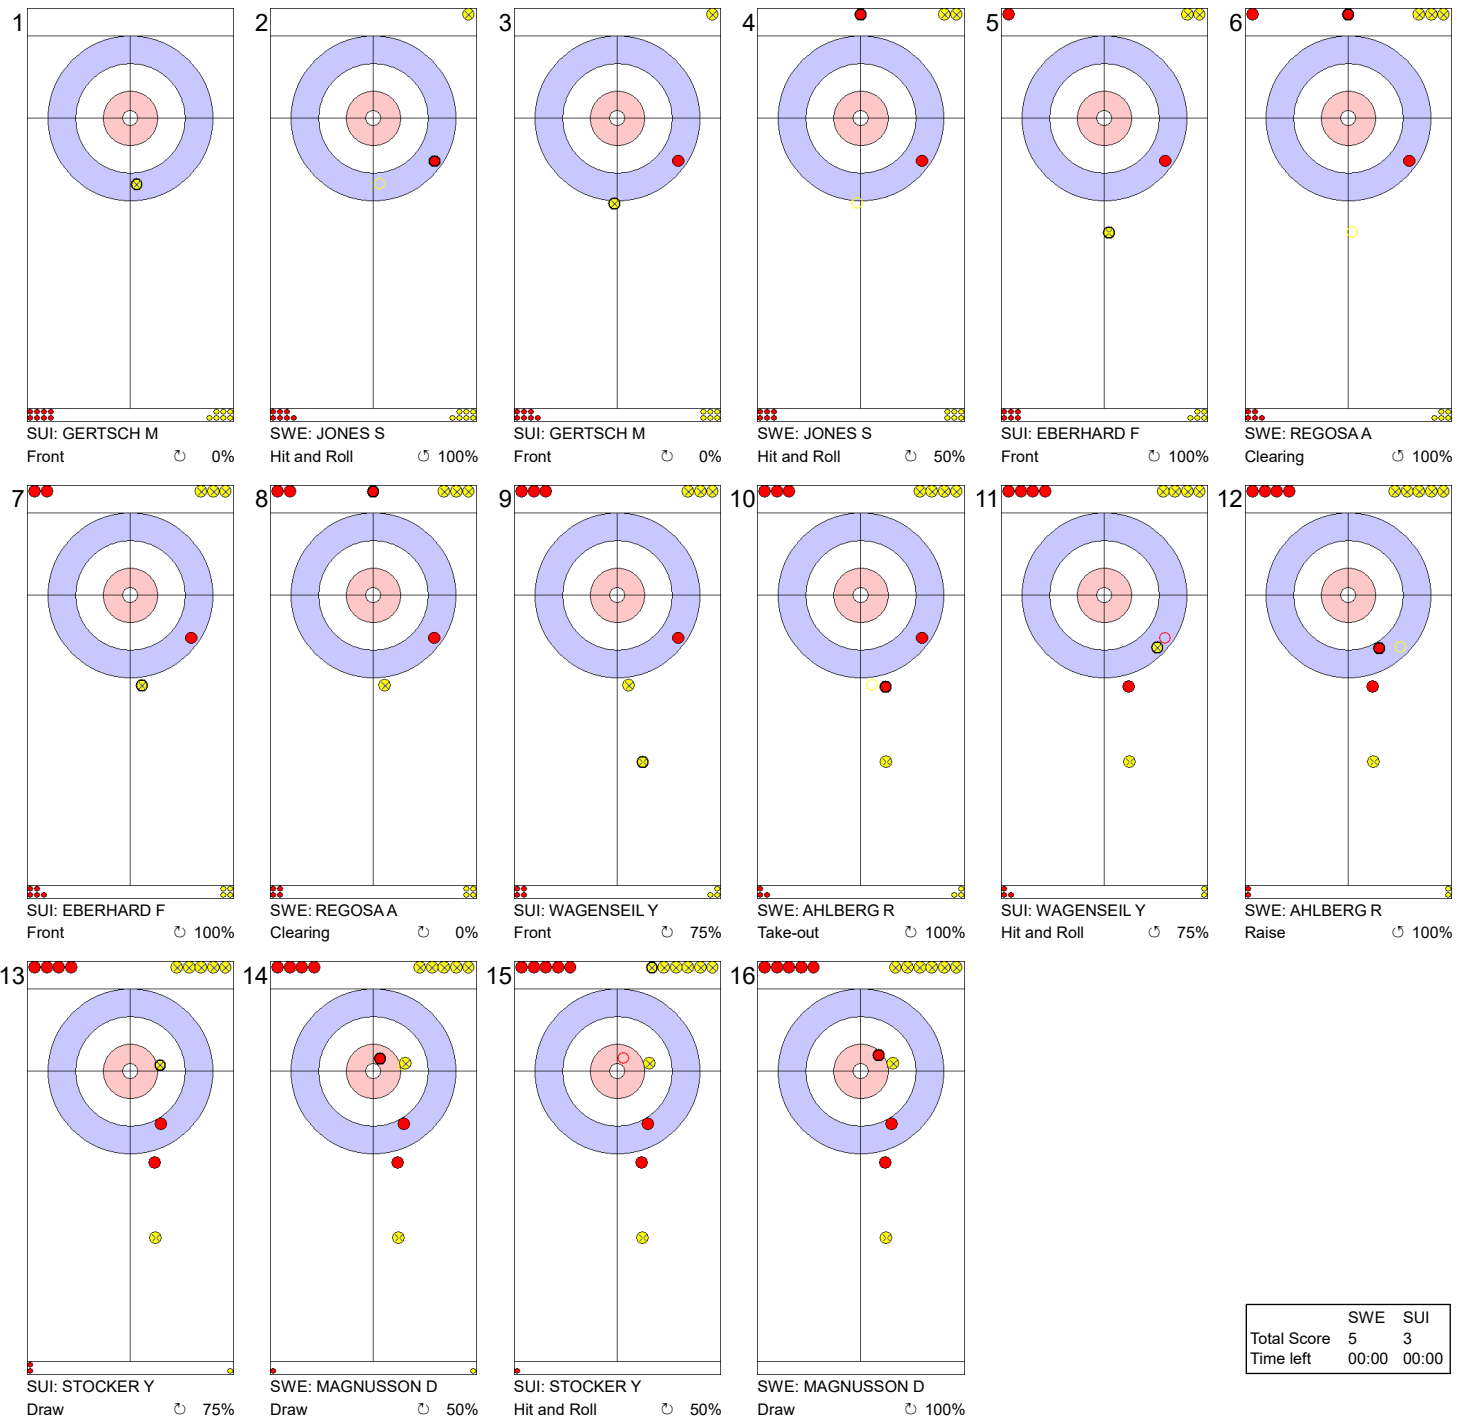

	SWE	SUI
Total Score	2	2
Time left	00:00	00:00

Legend:
 ↻ Clockwise ↺ Counter-clockwise - Not considered

Game - Shot by Shot

Legend:
 ↻ Clockwise ↺ Counter-clockwise - Not considered

Game - Shot by Shot

	SWE	SUI
Total Score	4	3
Time left	00:00	00:00

Legend:
 ↻ Clockwise ↺ Counter-clockwise - Not considered

WJCC 2020
Krasnoyarsk, Russia

World Junior Curling Championships 2020

Crystal Ice Arena
Men

SAT 15 FEB 2020
Start Time 9:00

Round Robin Session 1 - Sheet E

Game - Shot by Shot

End 7 ● **SWE - Sweden** 4 + 1 (this end) = 5 ● **SUI - Switzerland** 3 + 0 (this end) = 3

	SWE	SUI
Total Score	5	3
Time left	00:00	00:00

Legend:
 ↻ Clockwise ↺ Counter-clockwise - Not considered

Round Robin Session 1 - Sheet E

Game - Shot by Shot

End 9 ● **SWE - Sweden** 6 + 1 (this end) = 7 ● **SUI - Switzerland** 3 + 0 (this end) = 3

	SWE	SUI
Total Score	7	3
Time left	08:09	05:27

Legend:
 ⤵ Clockwise ⤴ Counter-clockwise - Not considered